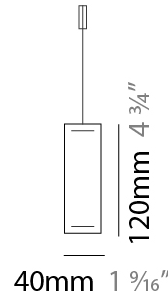

LED120 SUSPENSION

D71024-

base number
Color   Finish
Temperature   Options

1. To build a product code in our configurator select the specify button on the base model # product page
2. To build a manual product code on this datasheet choose from the options listed below in blue font and add the suffix to the base model #

GENERAL

Series: Woodlin
Subseries: LED120
Brand: Tunto
Division: Design
Mounting Type: Suspension
Mounting Location: Ceiling
Subcategory: Profile

PHYSICAL

Shape: Rectangle
Length (mm): 1000
Length (in): 39 ³/₈
Width (mm): 40
Width (in): 1 ⁹/₁₆
Height (mm): 120
Height (in): 4 ³/₄
Max. Overall Height (mm): 2120
Max. Overall Height (in): 83 ⁷/₁₆
Light Distribution: Direct / Indirect
Diffuser: Opal
Fixture Finish: [WAL / ASH / OAK / BLK / WHI](#)
Fixture Material: Wood
Cable Details: 2000mm / 78 3/4"

ELECTRICAL

Lamp Type: LED
Input Wattage (W): 46
Total Output Wattage (W): 38
Dimming: Tri-Mode (Non-Dimming and Phase Dimming (120Vac only) and 0-10V Dimming)
Driver Included: Yes
Driver Location: Integrated
Driver Type: Constant Current - Universal
Driver Class: Class 2
Input Voltage (V): 120 - 277
Constant Current (MA): 700

LED

Color Temperature (°K): [2700 / 3000 / 4000](#)
Max. Delivered Lumen (lm): 2200
CRI: >93 CRI
Lamp Life (hrs): 50000

OPTICAL

RATINGS AND CERTIFICATIONS

Certified By: Certified for North American Standards
IP rating: IP20