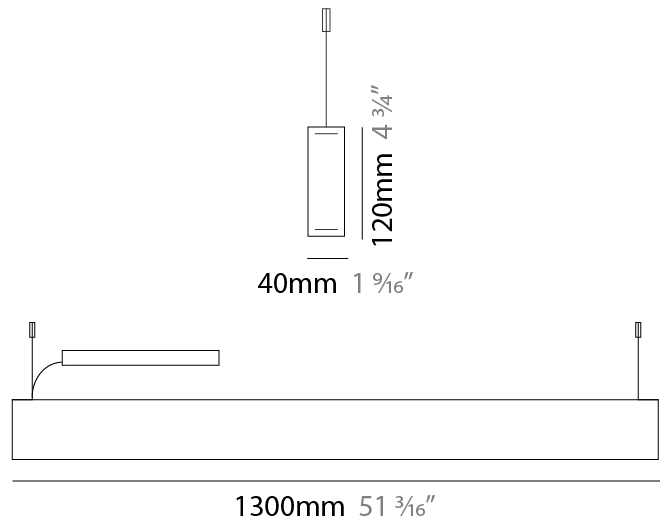

LED120 SUSPENSION

D71025-

base number   Color _____   Finish _____
Temperature   Options

1. To build a product code in our configurator select the specify button on the base model # product page
2. To build a manual product code on this datasheet choose from the options listed below in blue font and add the suffix to the base model #

GENERAL

Series: Woodlin
Subseries: LED120
Brand: Tunto
Division: Design
Mounting Type: Suspension
Mounting Location: Ceiling
Subcategory: Profile

PHYSICAL

Shape: Rectangle
Length (mm): 1300
Length (in): 51 ³/₁₆
Width (mm): 40
Width (in): 1 ⁹/₁₆
Height (mm): 120
Height (in): 4 ³/₄
Max. Overall Height (mm): 2120
Max. Overall Height (in): 83 ⁷/₁₆
Light Distribution: Direct / Indirect
Diffuser: Opal
Fixture Finish: WAL / ASH / OAK / BLK / WHI
Fixture Material: Wood
Cable Details: 2000mm / 78 3/4"

ELECTRICAL

Lamp Type: LED
Input Wattage (W): 60
Total Output Wattage (W): 50.1
Dimming: Tri-Mode (Non-Dimming and Phase Dimming (120Vac only) and 0-10V Dimming)
Driver Included: Yes
Driver Location: Integrated
Driver Type: Constant Current - Universal
Driver Class: Class 2
Input Voltage (V): 120 - 277
Constant Current (MA): 700

LED

Color Temperature (°K): 2700 / 3000 / 4000
Max. Delivered Lumen (lm): 3260
CRI: >93 CRI
Lamp Life (hrs): 50000

OPTICAL

RATINGS AND CERTIFICATIONS

Certified By: Certified for North American Standards
IP rating: IP20